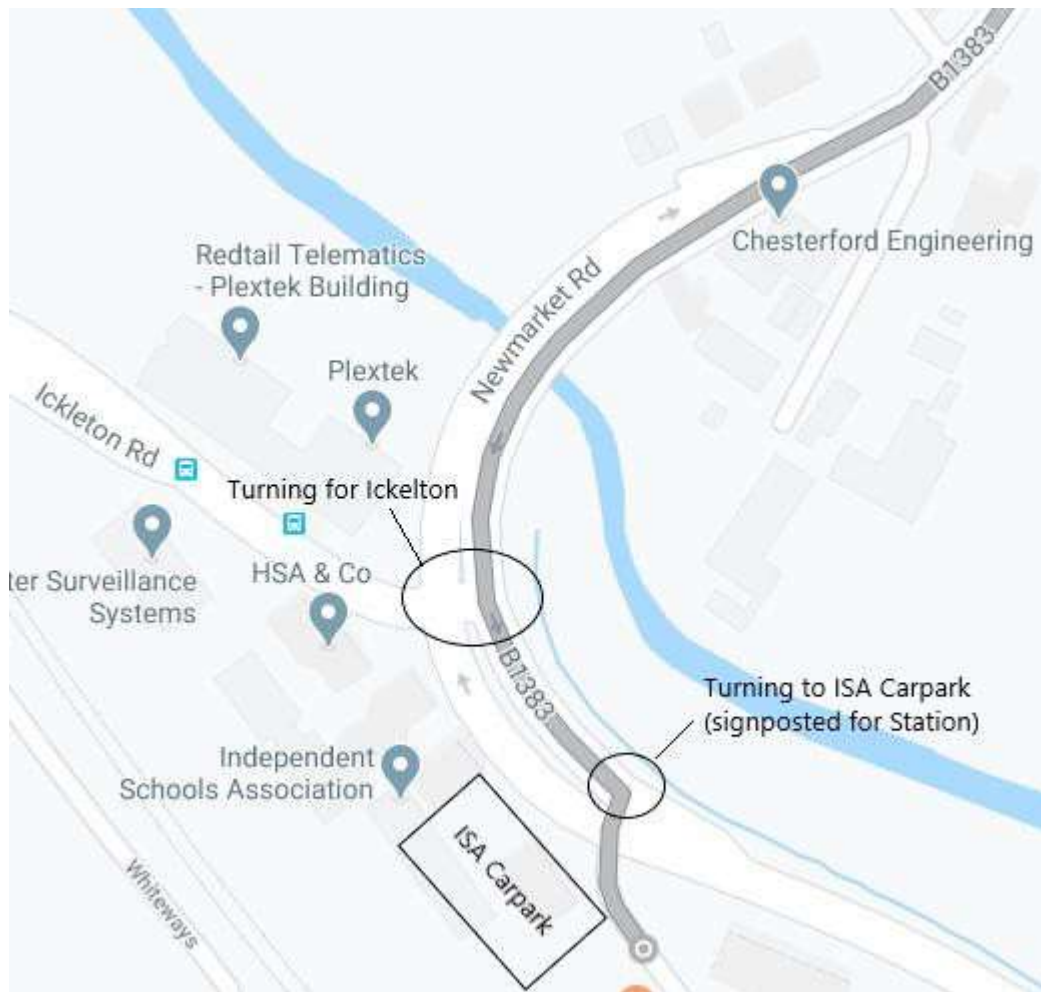

View from M11 Motorway / A1301 direction